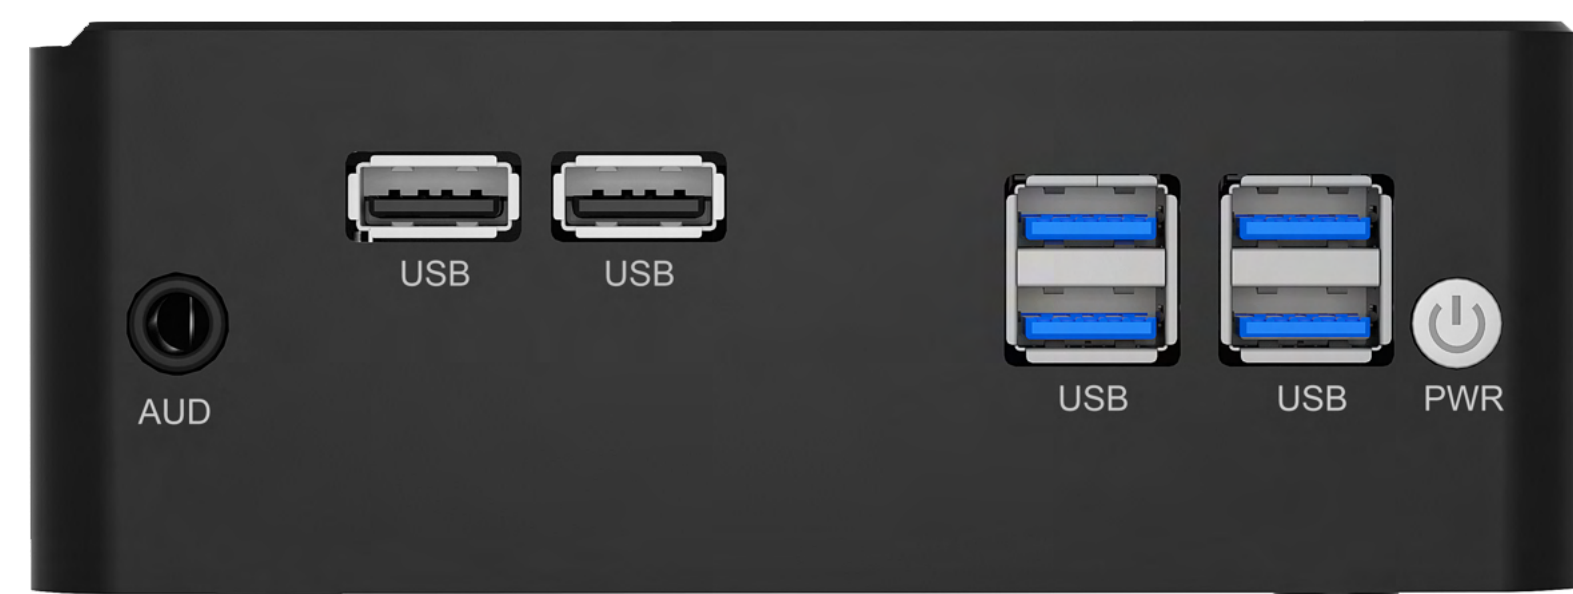

MINI PC

BLUEBOX INTEL 5ª GER

S/MEMÓRIA S/HD
HDMI / VGA / 4X USB 3.0 / 2,5" / M-SATA

I3-5005U

I3-5010U

I5-5300U

I7-5500U